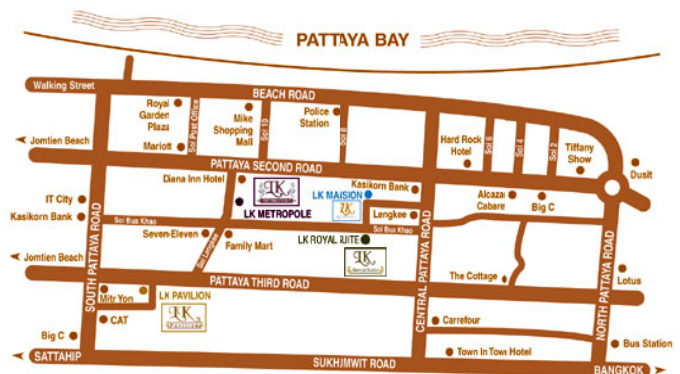

Food and Beverage Facilities

Lengkee Restaurant
Pool Terrace
Room Service

International Cuisine
Snack & Cocktails
All day dining